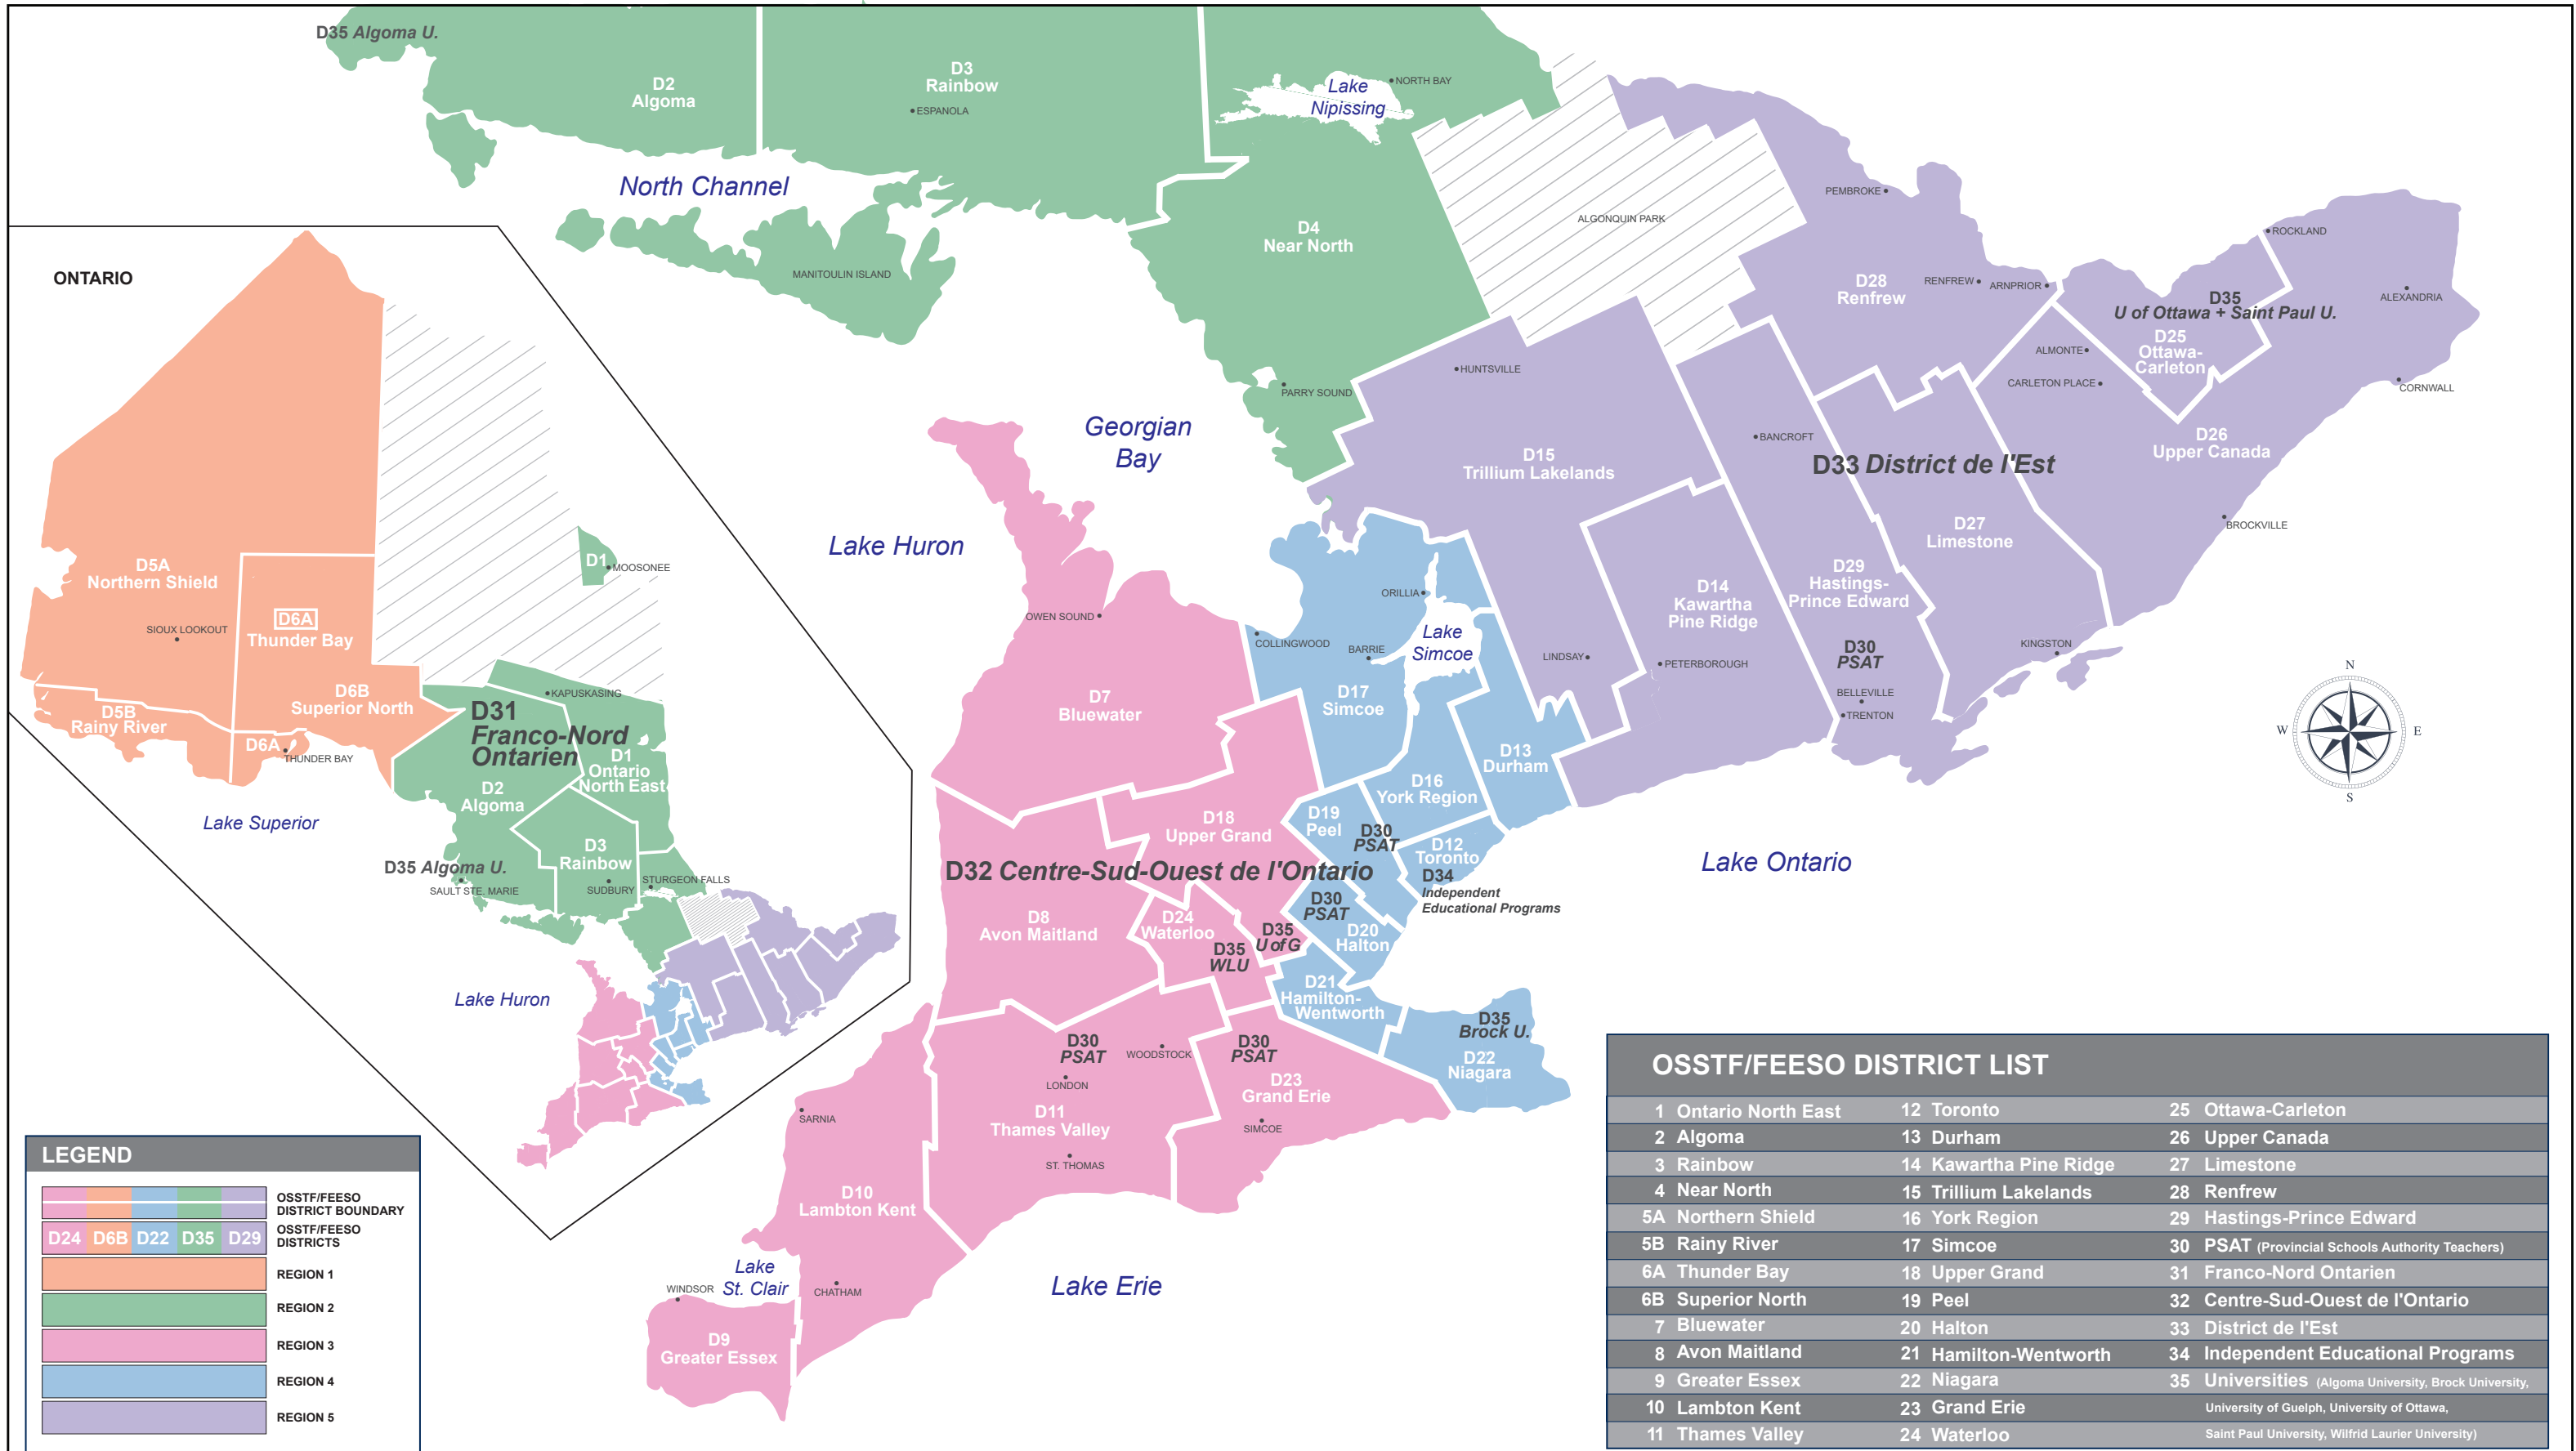

OSSTF/FEESO DISTRICT MAP

LEGEND

- OSSTF/FEESO DISTRICT BOUNDARY
- OSSTF/FEESO DISTRICTS (D24, D6B, D22, D35, D29)
- REGION 1
- REGION 2
- REGION 3
- REGION 4
- REGION 5

1 Ontario North East	12 Toronto	25 Ottawa-Carleton
2 Algoma	13 Durham	26 Upper Canada
3 Rainbow	14 Kawartha Pine Ridge	27 Limestone
4 Near North	15 Trillium Lakelands	28 Renfrew
5A Northern Shield	16 York Region	29 Hastings-Prince Edward
5B Rainy River	17 Simcoe	30 PSAT (Provincial Schools Authority Teachers)
6A Thunder Bay	18 Upper Grand	31 Franco-Nord Ontarien
6B Superior North	19 Peel	32 Centre-Sud-Ouest de l'Ontario
7 Bluewater	20 Halton	33 District de l'Est
8 Avon Maitland	21 Hamilton-Wentworth	34 Independent Educational Programs
9 Greater Essex	22 Niagara	35 Universities (Algonia University, Brock University, University of Guelph, University of Ottawa, Saint Paul University, Wilfrid Laurier University)
10 Lambton Kent	23 Grand Erie	
11 Thames Valley	24 Waterloo	